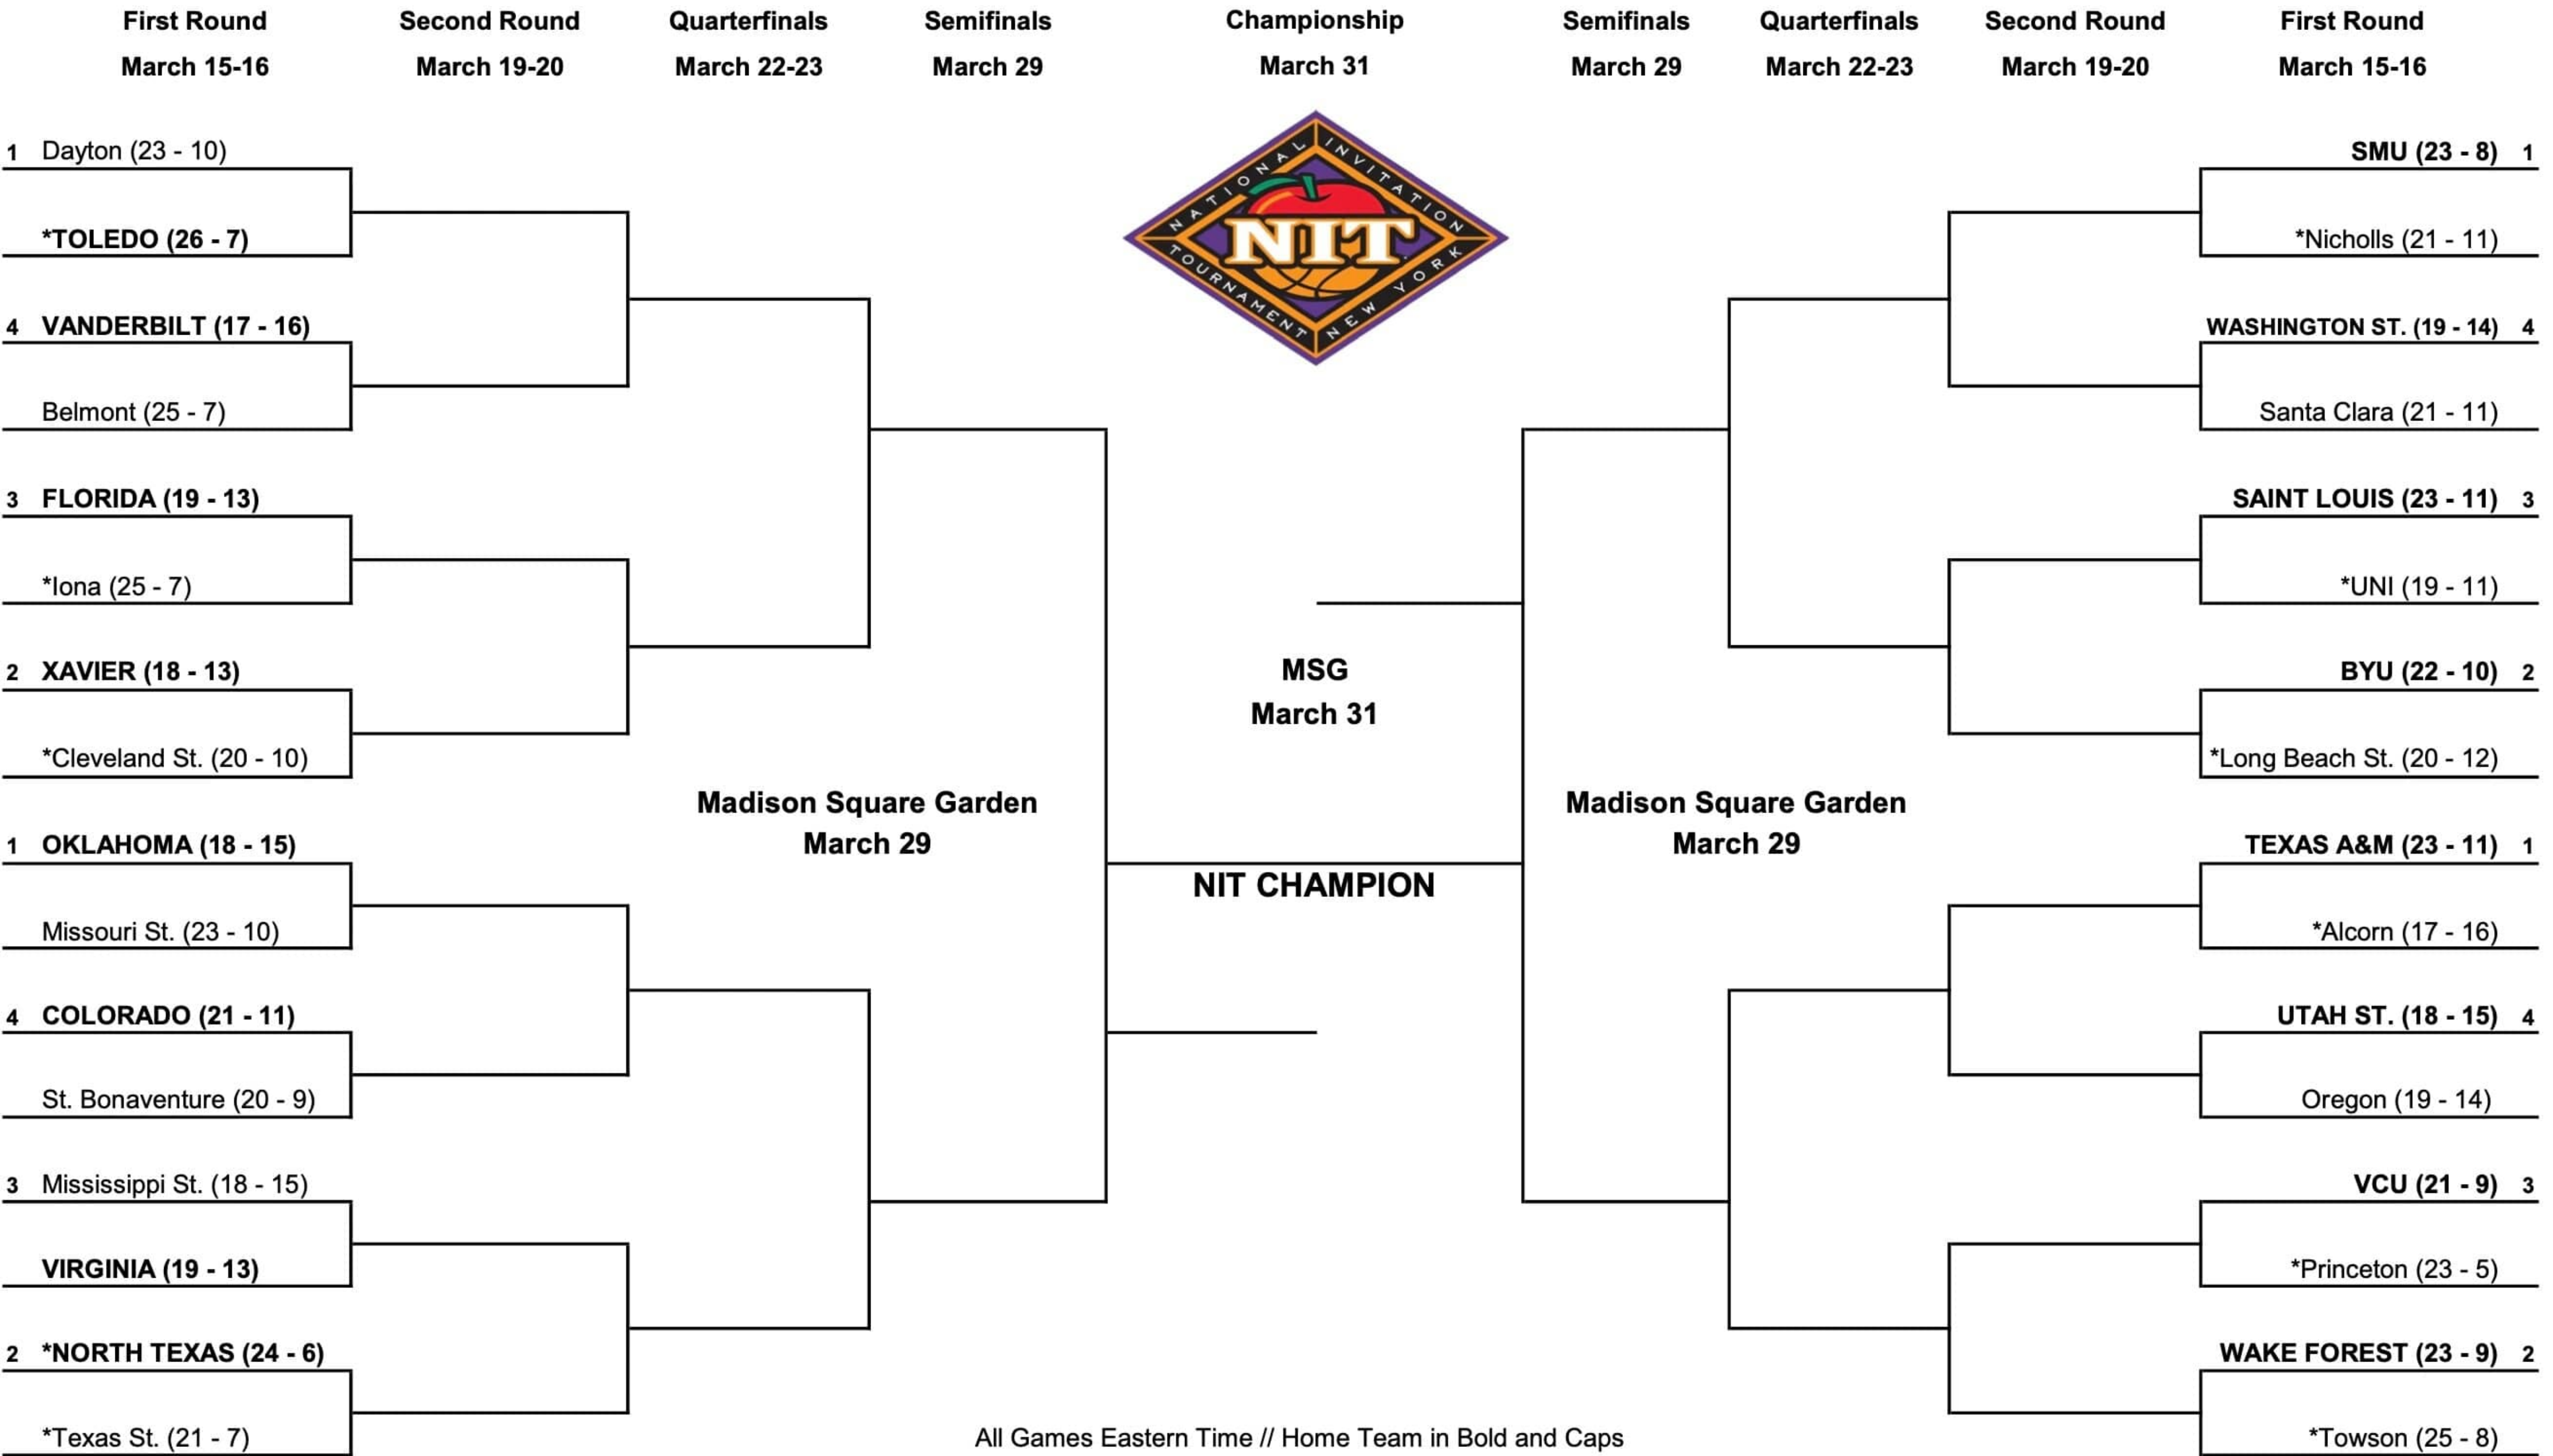

# 2022 NATIONAL INVITATION TOURNAMENT

All Games Eastern Time // Home Team in Bold and Caps  
\*Automatic Qualifiers - Regular Season Conference Champions