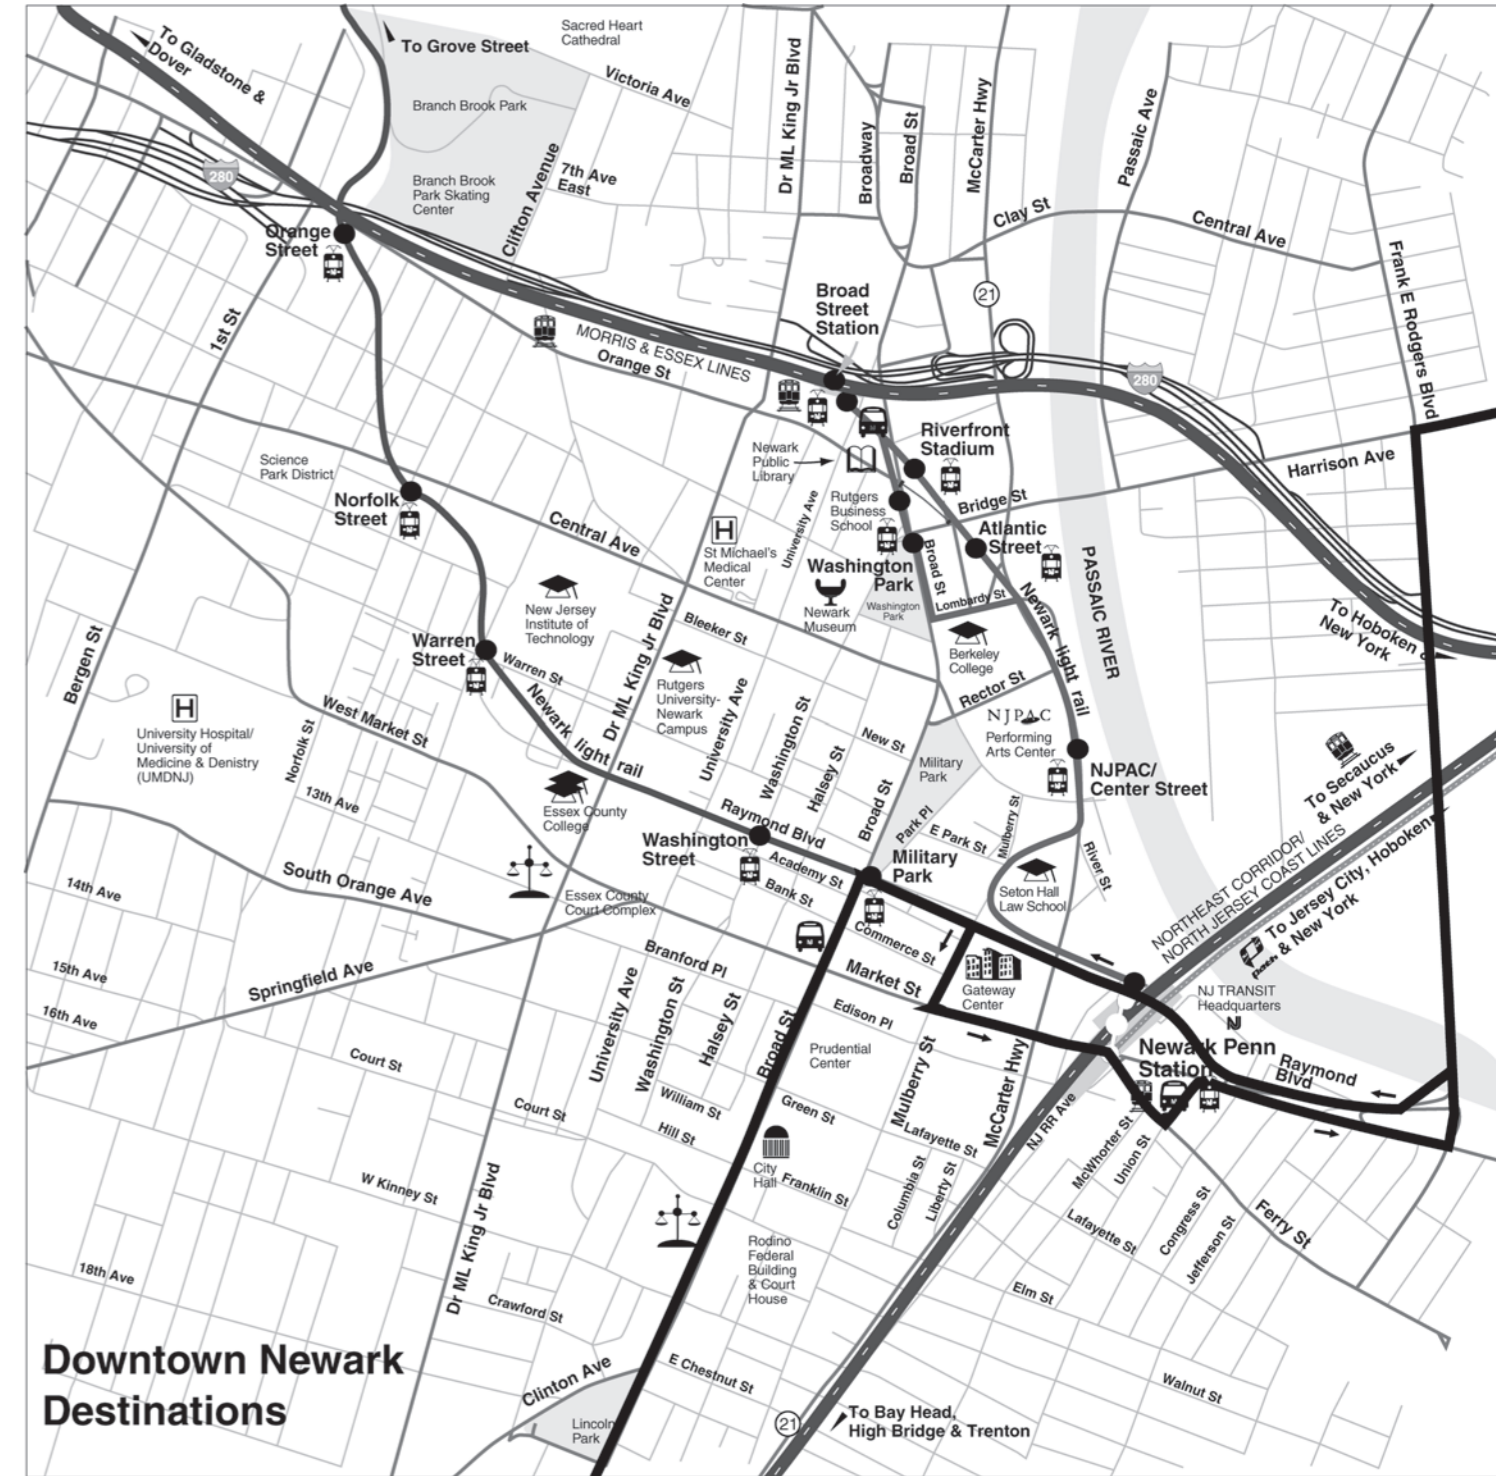

CUSTOMER ADVISORY

During games and other large events at the Red Bull Arena in Harrison, 40 Line service in both directions may be diverted between Newark Penn Station and the intersection of Frank Rodgers Blvd. and Harrison Avenue in Harrison. There will be no service to the Harrison PATH Station. Passengers transferring between the 40 Line and PATH should do so at Newark Penn Station. Passengers to northern Kearny and North Arlington may also wish to use the 76 Line as an alternative to the 40 Line on days when the diversion is in place.

A.M. - Light face type

P.M. - Bold face type

Customer Service Note

Bus routes make two stops at Elizabeth Center at 13A one at IKEA and the other adjacent to Big Lots. At Jersey Gardens, the bus stop is in the east side parking area near the Cinema.