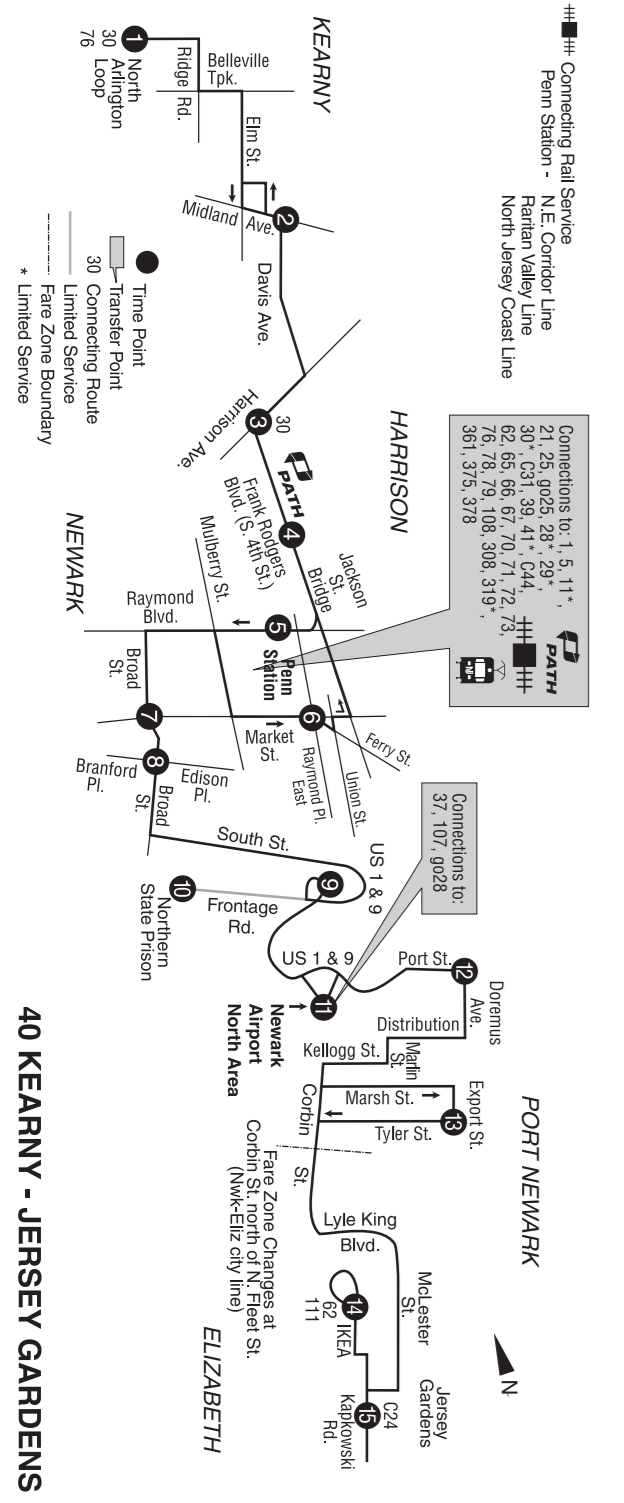

Customer Service Note

Buses make two stops at Elizabeth Center at 13A one at IKEA and the other adjacent to Big Lots. At Jersey Gardens, the bus stop is in the east side parking area near the Cinema.

All trips are operated with lift-equipped buses. NOTE: when traveling into or out of the Port Authority Bus Terminal, please call 1 (973) 275-5555 in advance for the location of an accessible boarding gate.

40 KEARNY - JERSEY GARDENS