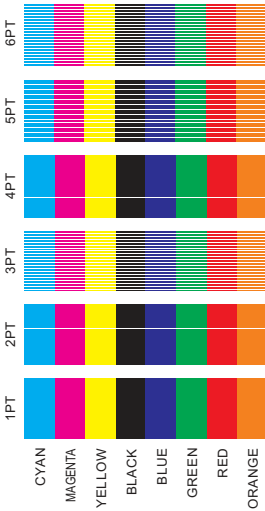

**PRINT TESTING TOOLS**  
for  
the quality testing of the ink,  
paper and precision printer  
(version 2.0)

This tool is designed for checking the ink quality, paper quality and precision printer. Support Epson, Canon, HP, Lexmark, Ricoh, Brother, Samsung, and the other brands of inkjet printers. Please print this PDF file in the printer, select 'the best quality' 1PT= 0.033MM

**6PT - 0PT CHANGE**

**COLOUR RETENTION TIME 1**

(Please print again after 1 week/ 1 month/ 3 months/ 1 year)

**LINE QUALITY**  
HORIZONTAL

**TEXT QUALITY**

**COLOUR RETENTION TIME 2**

(Please print again after 1 week/ 1 month/ 3 months/ 1 year)

**BLEED & PENETRATE**

**PHOTOGRAPH QUALITY**

Drawing