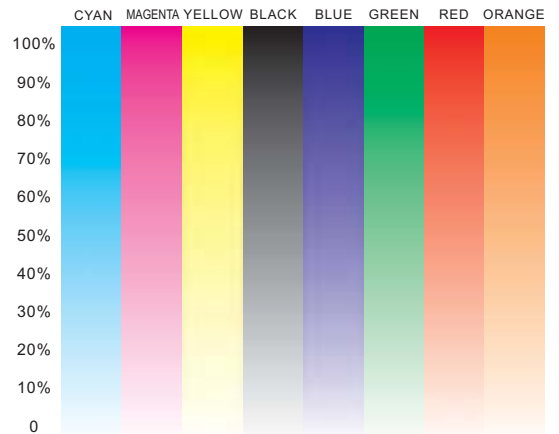

**6PT - 0PT CHANGE**

**COLOUR RETENTION TIME 1**

(Please print again after 1 week/ 1 month/ 3 months/ 1 year)

**LINE QUALITY**  
HORIZONTAL

**TEXT QUALITY**

**COLOUR RETENTION TIME 2**

(Please print again after 1 week/ 1 month/ 3 months/ 1 year)