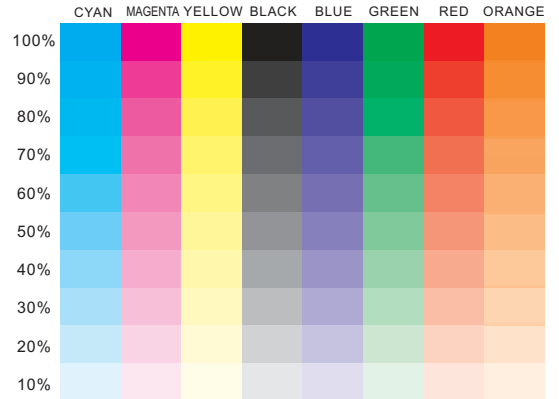

**6PT - 0PT CHANGE**

**COLOUR RETENTION TIME 1**

(Please print again after 1 week/ 1 month/ 3 months/ 1 year)

**LINE QUALITY**  
HORIZONTAL

**TEXT QUALITY**

**COLOUR RETENTION TIME 2**

(Please print again after 1 week/ 1 month/ 3 months/ 1 year)