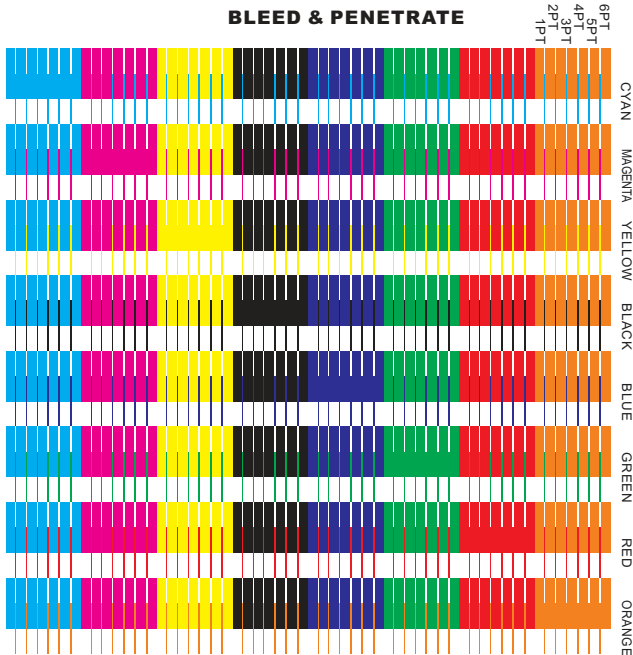

**PRINT TESTING TOOLS**  
for  
the quality testing of the ink,  
paper and precision printer  
(version 2.0)

This tool is designed for checking the ink quality, paper quality and precision printer. Support Epson, Canon, HP, Lexmark, Ricoh, Brother, Samsung, and the other brands of inkjet printers. Please print this PDF file in the printer, select 'the best quality' 1PT= 0.033MM

**6PT - 0PT CHANGE**

**COLOUR RETENTION TIME 1**

(Please print again after 1 week/ 1 month/ 3 months/ 1 year)

**LINE QUALITY**  
HORIZONTAL

**TEXT QUALITY**

**COLOUR RETENTION TIME 2**

(Please print again after 1 week/ 1 month/ 3 months/ 1 year)

**BLEED & PENETRATE**

**PHOTOGRAPH QUALITY**

Drawing